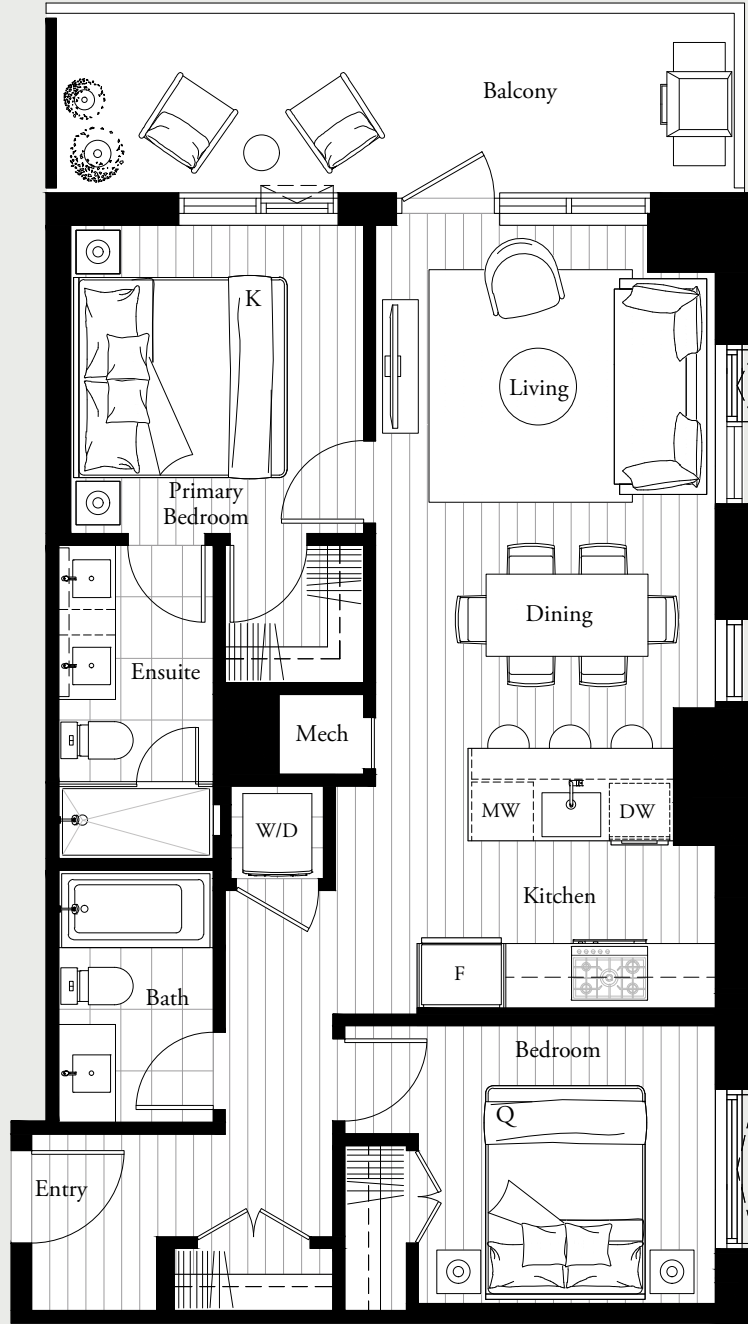

2 BEDROOM
2 BATHROOM

Interior 834 sqft
Exterior 132 sqft

Encore!

EXTERIOR FACADE ON
LEVELS 9-16 & 25-31 ONLY

EXTERIOR FACADE ON
LEVELS 6-8 & 17-24 ONLY

Level 6 - 31

Marketing collateral such as floor plans, material specifications, and site conditions are solely for illustrative purposes only and may vary from the completed development. Dimensions, sizes, specifications, layouts and materials are approximate only and subject to change without notice. Sales and marketing by Beedie Living Realty Ltd. E. & O.E.