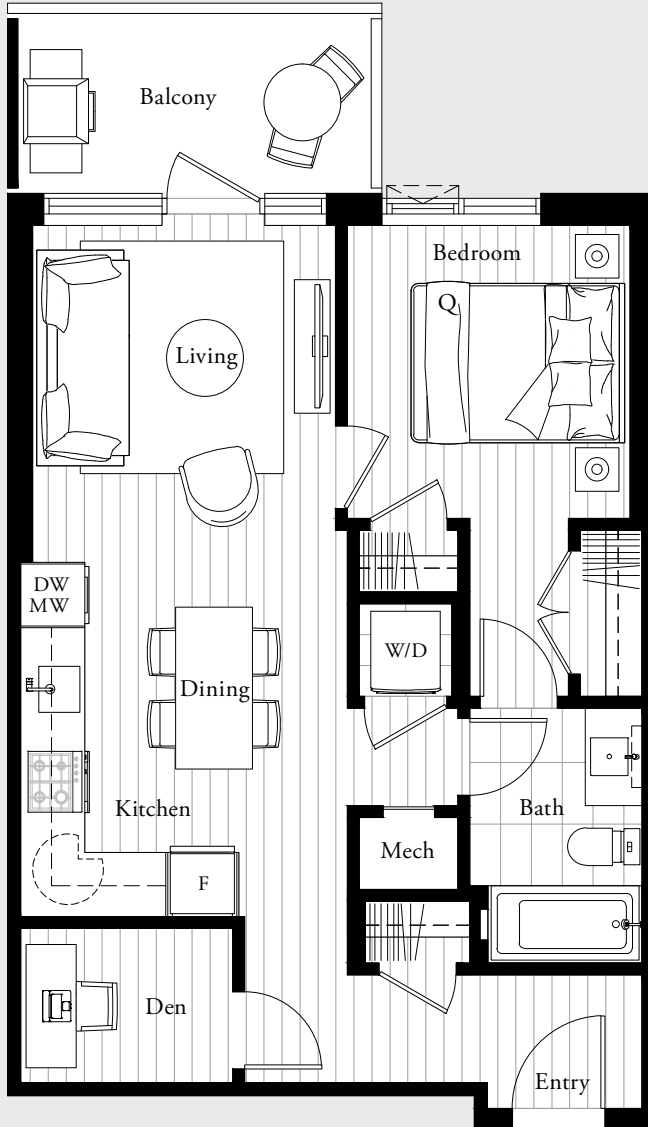

1 BEDROOM + DEN
1 BATHROOM

Interior 624 sqft
Exterior 71 sqft

Level 6 - 31

Marketing collateral such as floor plans, material specifications, and site conditions are solely for illustrative purposes only and may vary from the completed development. Dimensions, sizes, specifications, layouts and materials are approximate only and subject to change without notice. Sales and marketing by Beedie Living Realty Ltd. E. & O.E.